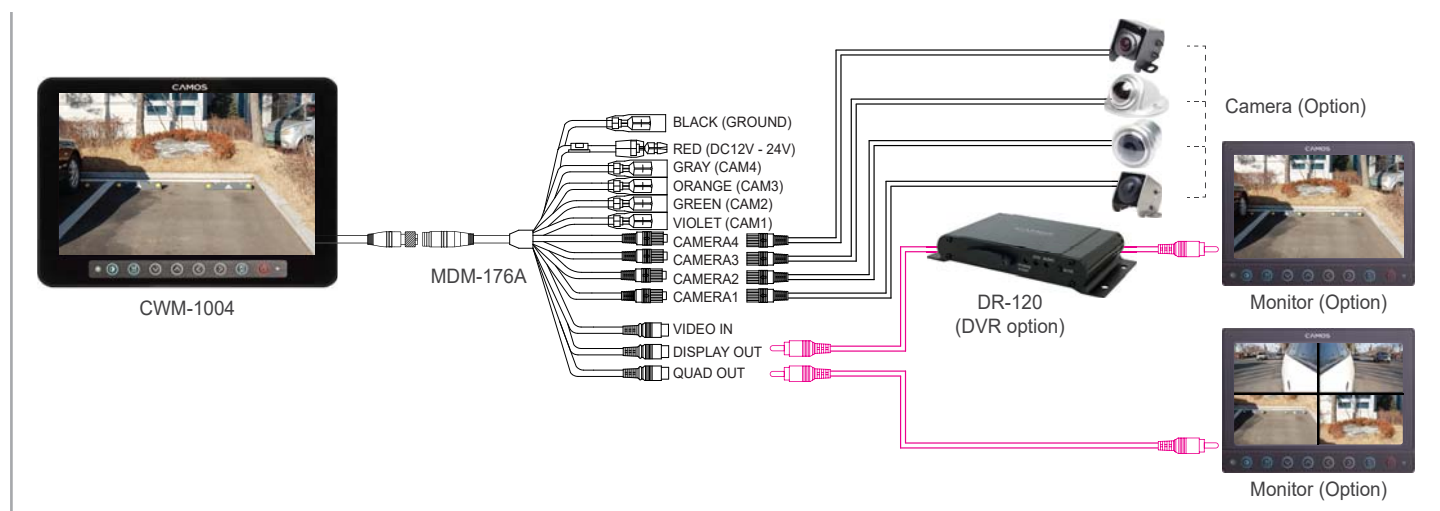

# 10" WATERPROOF MONITOR

## CWM-1004

- Water Resistant (IP67)
- 4 Camera input (NTSC/PAL)
- 1 Video Input(NTSC/PAL)
- 1/ 2/ 3/ 4 Split screen
- 10 inch 1280 X 3(RGB) X 800 WIDE LCD Panel

## SPECIFICATION

SCREEN SIZE	10 Inch	VIDEO SIGNAL	Composite Video (CVBS)
RESOLUTION	1280 X 3(RGB) X 800	AUDIO SIGNAL	MONO
BRIGHTNESS	400 cd/m <sup>2</sup>	BUTTON	DIM, MODE, DOWN, UP, LEFT, RIGHT, MENU, POWER
CONTRAST RATIO	800 : 1	OPERATING TEMPERATURE	-20°C ~ 60°C
VIEW ANGLE (L/R/T/B)	85 / 85 / 85 / 85	DIMENSION (W x H x D)	263 x 183 x 29 mm (monitor only)
POWER SUPPLY	DC 12V ~ 24V	WEIGHT	877g (monitor only)
INPUT SYSTEM	NTSC/PAL		

## DIMENSION