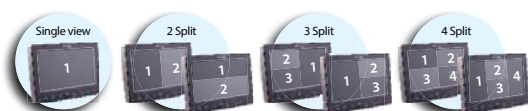

# 10" WATERPROOF MONITOR

## CWM-1004

- Water Resistant (IP67)
- 4 Camera input (NTSC/PAL)
- 1 Video Input(NTSC/PAL)
- 1/ 2/ 3/ 4 Split screen
- 10 inch 1280 X 3(RGB) X 800 WIDE LCD Panel

## SPECIFICATION

SCREEN SIZE	10 Inch	VIDEO SIGNAL	Composite Video (CVBS)
RESOLUTION	1280 X 3(RGB) X 800	AUDIO SIGNAL	MONO
BRIGHTNESS	400 cd/m <sup>2</sup>	BUTTON	DIM, MODE, DOWN, UP, LEFT, RIGHT, MENU, POWER
CONTRAST RATIO	800 : 1	OPERATING TEMPERATURE	-20°C ~ 60°C
VIEW ANGLE (L/R/T/B)	85 / 85 / 85 / 85	DIMENSION (W x H x D)	263 x 183 x 29 mm (monitor only)
POWER SUPPLY	DC 12V ~ 24V	WEIGHT	877g (monitor only)
INPUT SYSTEM	NTSC/PAL		