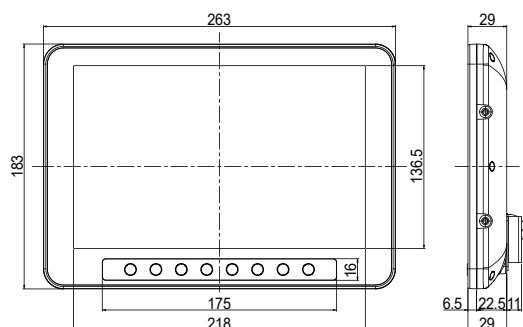

## CWM-1004

- Water Resistant (IP67)
- 4 Camera input (NTSC/PAL)
- 1 Video Input(NTSC/PAL)
- 1/ 2/ 3/ 4 Split screen
- 10 inch 1280 X 3(RGB) X 800 WIDE LCD Panel

## SPECIFICATION

SCREEN SIZE	10 Inch	VIDEO SIGNAL	Composite Video (CVBS)
RESOLUTION	1280 X 3(RGB) X 800	AUDIO SIGNAL	MONO
BRIGHTNESS	400 cd/m <sup>2</sup>	BUTTON	DIM, MODE, DOWN, UP, LEFT, RIGHT, MENU, POWER
CONTRAST RATIO	800 : 1	OPERATING TEMPERATURE	-20°C ~ 60°C
VIEW ANGLE (L/R/T/B)	85 / 85 / 85 / 85	DIMENSION (W x H x D)	263 x 183 x 29 mm (monitor only)
POWER SUPPLY	DC 12V ~ 24V	WEIGHT	877g (monitor only)
INPUT SYSTEM	NTSC/PAL		

## DIMENSION