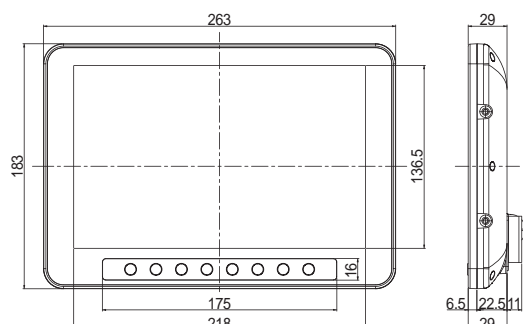

10" WATERPROOF MONITOR

CWM-1000

- Water Resistant (IP67)
- 10 inch 1280 X 3(RGB) X 800 WIDE LCD Panel

SPECIFICATION

SCREEN SIZE	10 Inch	VIDEO SIGNAL	Composite Video (CVBS)
RESOLUTION	1280 X 3(RGB) X 800	AUDIO SIGNAL	MONO
BRIGHTNESS	400 cd/m ²	BUTTON	DIM, MODE, DOWN, UP, LEFT, RIGHT, MENU, POWER
CONTRAST RATIO	800 : 1	OPERATING TEMPERATURE	-20°C ~ 60°C
VIEW ANGLE (L/R/T/B)	85 / 85 / 85 / 85	DIMENSION (W x H x D)	263 x 183 x 29 mm (monitor only)
POWER SUPPLY	DC 12V ~ 24V	WEIGHT	877g (monitor only)
INPUT SYSTEM	AUTO(NTSC/PAL)		

CONNECTION

DIMENSION

U-Bracket (Option)

Standard Installation

Ceiling Installation